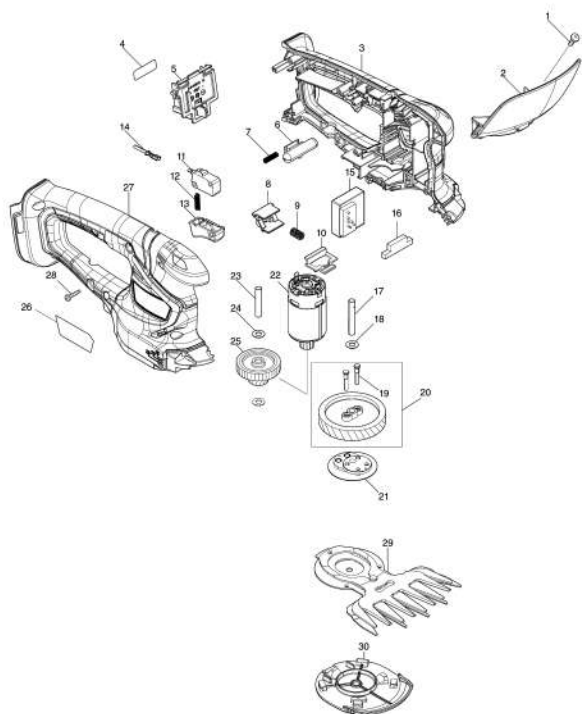

Model No.DUM111 110MM CORDLESS GRASS SHEAR

Model No.DUM111 110MM CORDLESS GRASS SHEAR

Item	Parts No.	Description	I/C	Qty	New/Old	Opt. 1	Opt. 2	Note
001	915116-7	BINDING HEAD SCREW M4X12		1				
002	141C31-9	PROTECTOR COMPLETE		1				
C10	8030K3-8	CAUTION LABEL		1				
003	183G03-2	HOUSING SET		1				
C10	931102-0	HEX. NUT M4		1				
C20	346275-0	PLATE		2				
C30	263005-3	RUBBER PIN 6		2				
D10		INC. 27						
004	811957-8	DUM111 SERIAL NO. LABEL		1				
005	644809-6	TERMINAL		1				
006	452438-9	LOCK OFF BUTTON		1				
007	231473-8	COMPRESSION SPRING 4		1				
008	457534-8	SLIDE PLATE		1				
009	234339-1	COMPRESSION SPRING 6		1				
010	454879-5	LOCK LEVER		1				
011	650744-8	SWITCH D3V-16-3C26		1				
012	231473-8	COMPRESSION SPRING 4		1				
013	417564-1	SWITCH LEVER		1				
014	632S19-1	LEAD UNIT		1				
015	620E35-1	CONTROLLER		1				
016	451814-4	DUST GUARD		1				
017	268254-7	PIN 6		1				
018	253715-0	FLAT WASHER 6		1				
019	268256-3	PIN 4		2				
020	135883-0	HELICAL GEAR 47 ASS'Y		1				
D10		INC. 19						
021	161598-3	CRANK COMPLETE		1				
022	629945-9	DC MOTOR		1				
023	268076-5	PIN 6		1				
024	253715-0	FLAT WASHER 6		2				
025	226831-1	GEAR 12-31		1				
026	811949-7	DUM111 NAME PLATE		1				
027	183G03-2	HOUSING SET		1				
C10	931102-0	HEX. NUT M4		1				
C20	346275-0	PLATE		2				
C30	263005-3	RUBBER PIN 6		2				
D10		INC. 3						
028	266429-2	TAPPING SCREW 3X16		6				
029	191N23-4	SHEAR BLADE ASSEMBLY 110 SET		1				
C10	188369-3	OIL VESSEL SET		1				
030	140451-6	UNDER COVER COMPLETE		1				